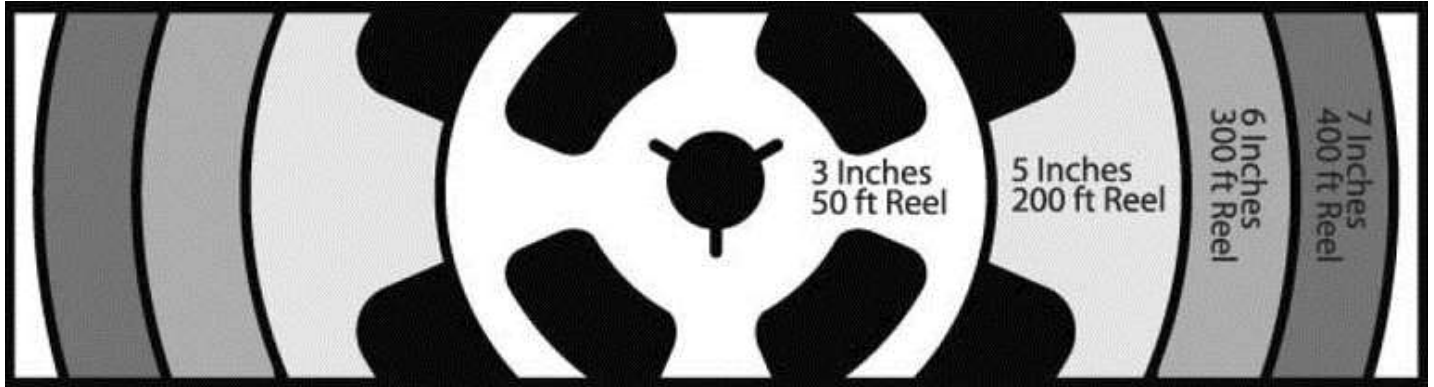

Please use this film reel guide to see how much footage you have

Reel	Feet	8mm	Super 8	16mm
		Approx Run Time		
3"	50ft	4 min	3 min	2 min
5"	200ft	15 min	13 min	8 min
6"	300ft	22 min	20 min	11 min
7"	400ft	30 min	27 min	15 min

800 feet of 8mm / Super 8 = approx. 1hrs
 1600 feet of 8mm / Super 8 = approx. 2hrs